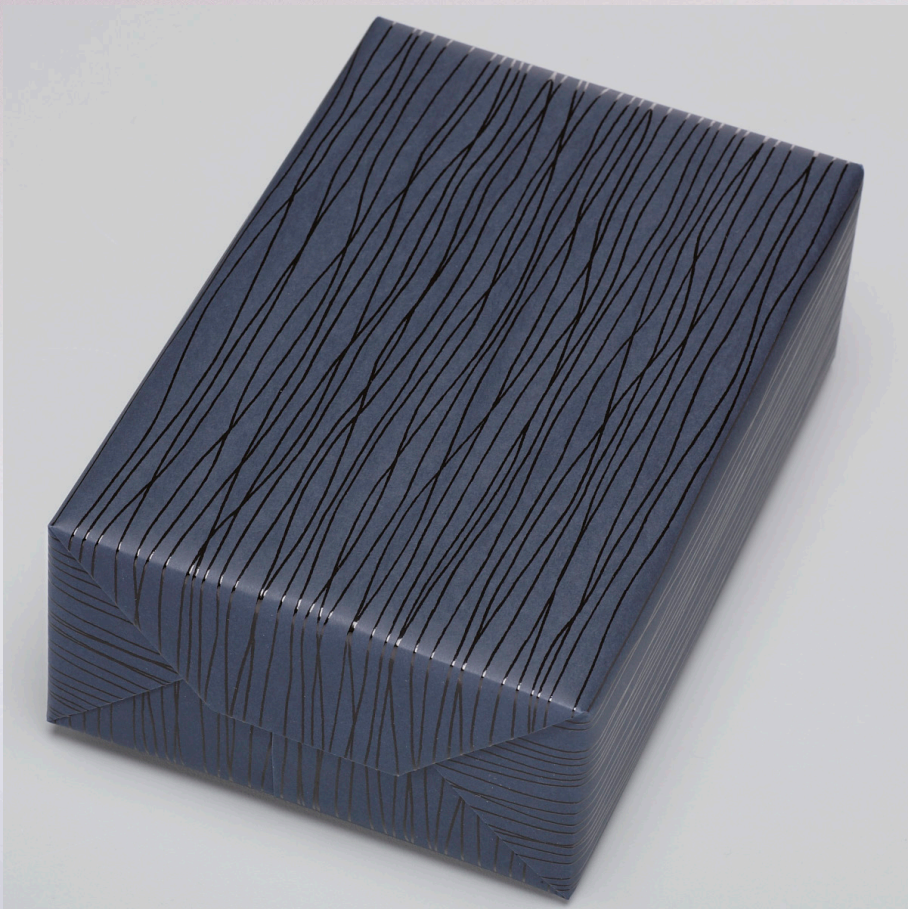

Gift wrap Zebra 071954

Background matt white,
reverse side silver metallic, pearlescent finish.
Matt coated paper GN matt 70, FSC®, 70 g/m².
PG 5